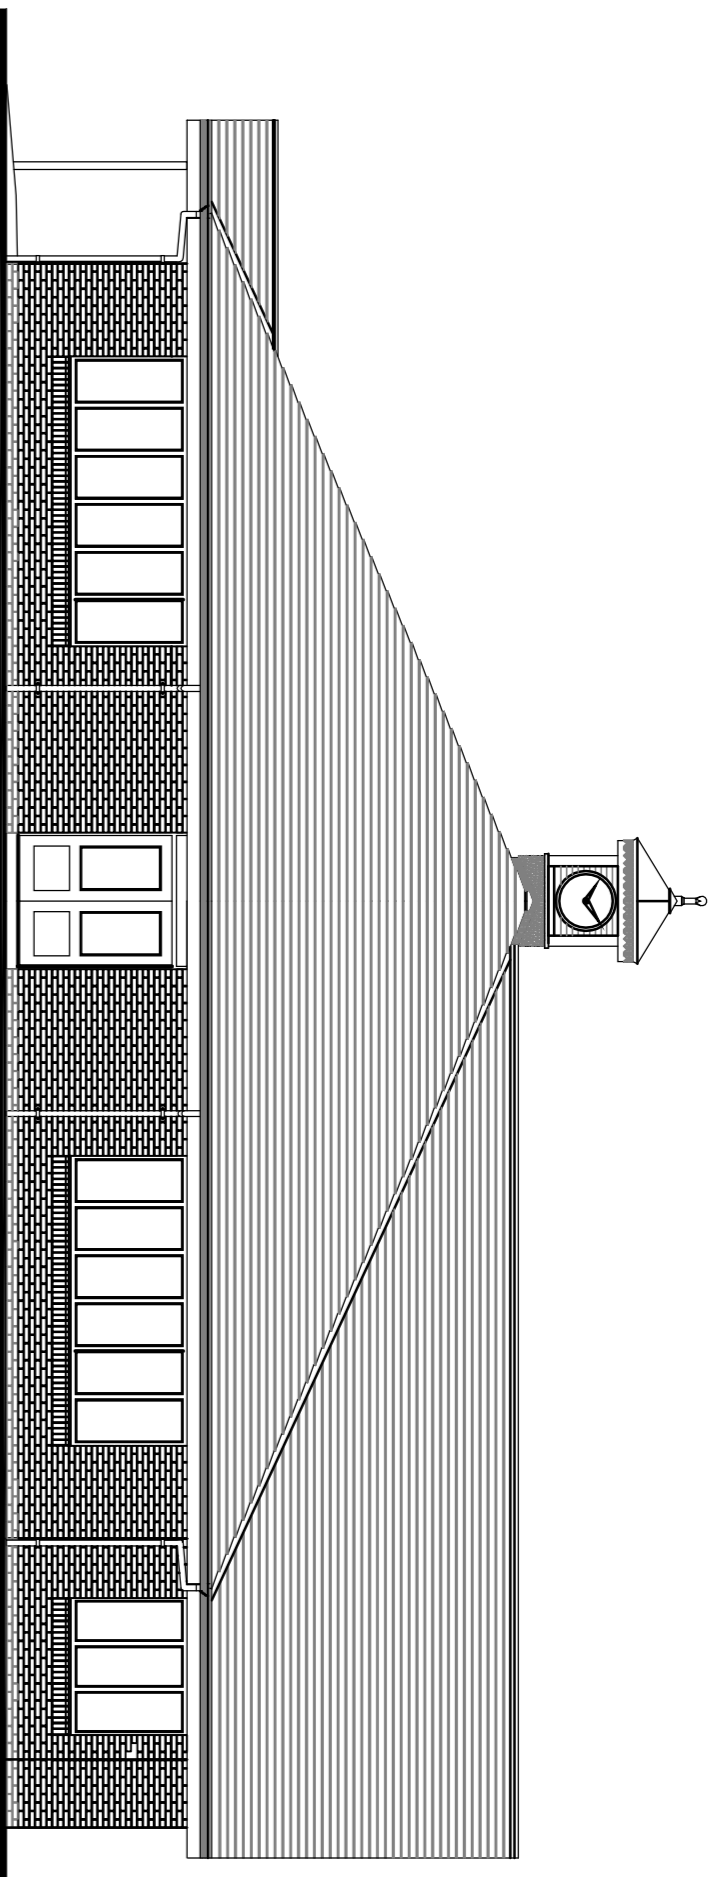

CLIENT

Persimmon Homes

JOB

LEISURE PAVILLION
Proposed New Facilities
for Chorley RUFC at Brookfields

DRAWING

ELEVATIONS

SCALE **DATE**
1:100 @ A1 23.01.13

DRAWING NO
CRUFC/L/P13 Rev A

EAST NORTH EAST ELEVATION (Facing Entrance Car Park)

WEST SOUTH WEST ELEVATION (Facing ATP)

REVISIONS:

Rev Date Amendments
A 16.05.2013 Changing Rooms

NORTH NORTH WEST ELEVATION (Facing Pitch)

SOUTH SOUTH WEST ELEVATION